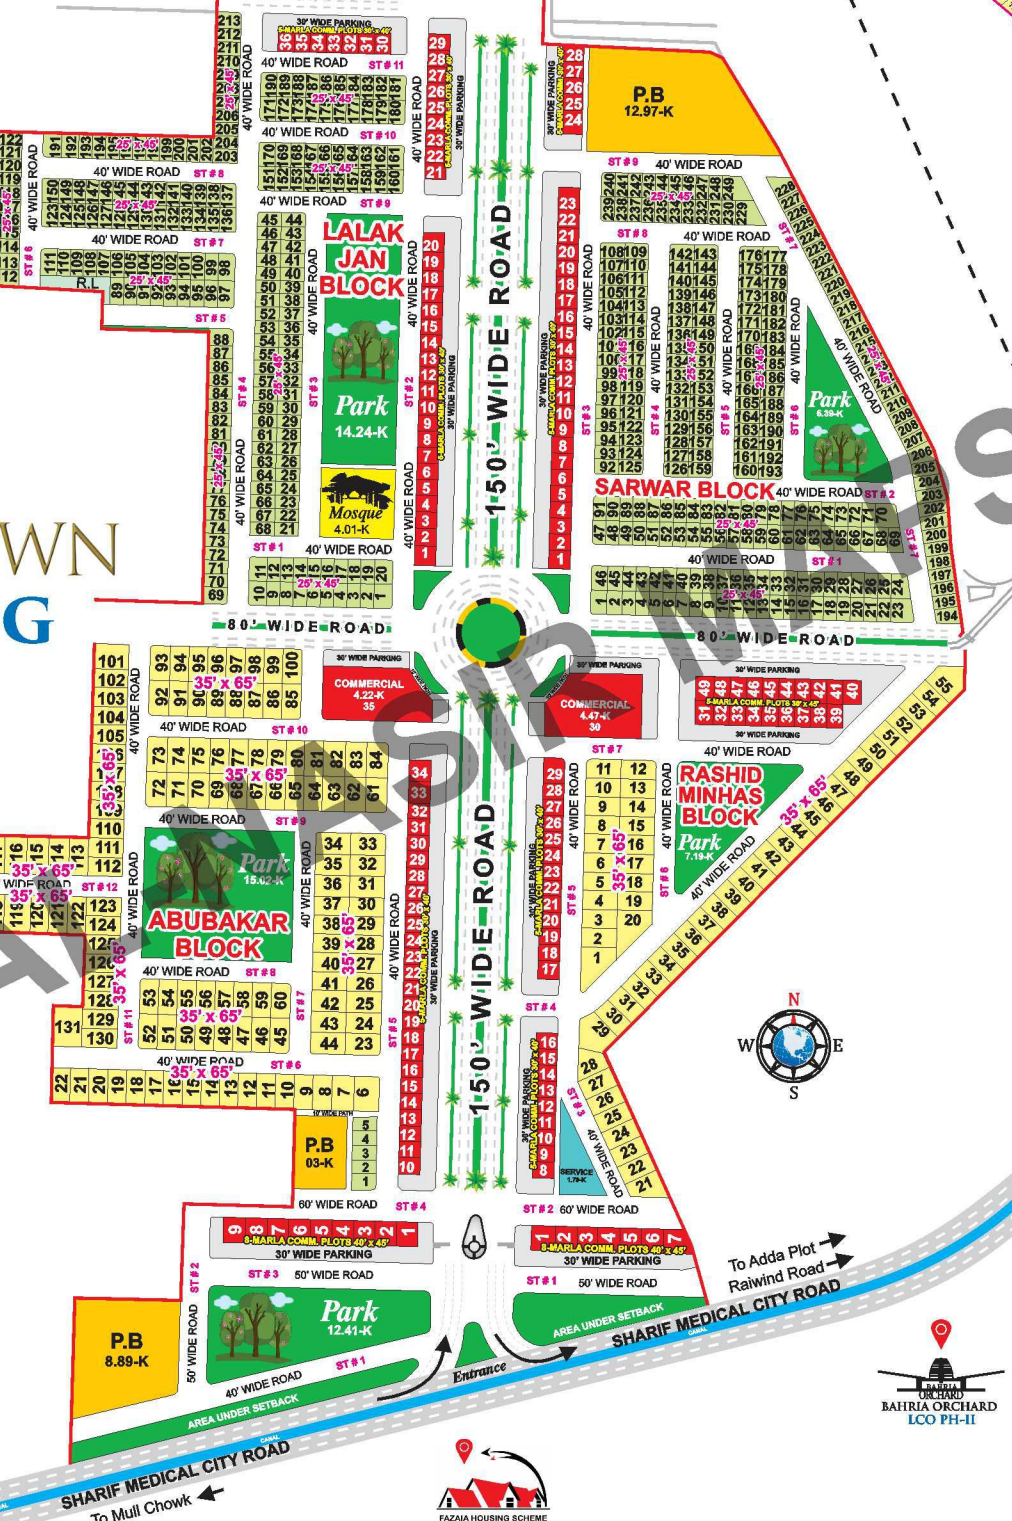

BAHRIA TOWN LAHORE

Layout Plan Sector A,B,C,D,E,F & GOLFVIEW RESIDENCIA

Legends

- Meadows Villas
- Executive Lodges
- 2 Kanal 75'x 120'
- 1 Kanal 50'x 90'
- 15 Marla
- 10 Marla 35'x 65'
- 8 Marla 30'x 60'
- 7.33 Marla 30'x 55'
- 5 Marla 25'x 45'
- 30'x 40'
- Park
- Masjid
- P Building
- Commercial
- Bahria Homes

MULTAN ROAD

3rd Largest Masjid In The Pakistan & 7th Largest Masjid In The World

Bahria Tower Chowk

DISCOVER THE VIEW FROM THE TOP!

Country Club

BAHRIA TOWN SECTOR-G

Ring Road Route

LAHORE RING ROAD

RING ROAD RAWIND ROAD INTERCHANGE

AL-Nasir

192-301-4380-08

Ring Road Route

Intiaz Mega Bahria Town Lahore

KFC Bahria Town Lahore

To Airport

To Rawind City

To Thoker

To Rawind City