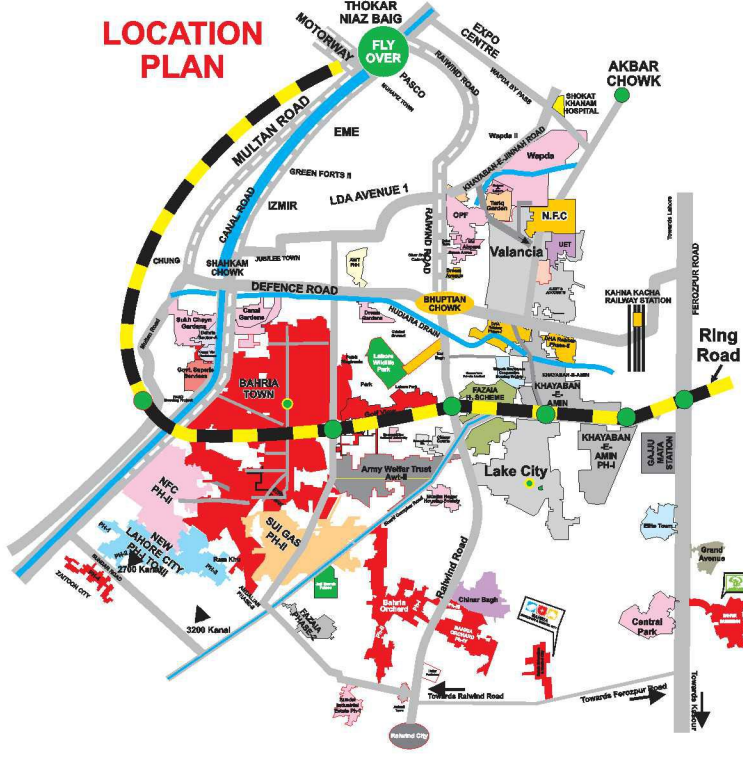

BAHRIA TOWN LAHORE

Layout Plan Sector A,B,C,D,E,F & GOLFVIEW RESIDENCIA

Legends

- Meadows Villas
- Executive Lodges
- 2 Kanal 75'x 120'
- 1 Kanal 50'x 90'
- 15 Marla
- 10 Marla 35'x 65'
- 8 Marla 30'x 60'
- 7.33 Marla 30'x 55'
- 5 Marla 25'x 45'
- 30'x 40'
- Park
- Masjid
- P Building
- Commercial
- Bahria Homes

MULTAN ROAD

3rd Largest Masjid In The Pakistan & 7th Largest Masjid In The World

Bahria Tower Chowk

DISCOVER THE VIEW FROM THE TOP!

Country Club

BAHRIA TOWN SECTOR-G

Ring Road Route

LAHORE RING ROAD

RING ROAD RAWIND ROAD INTERCHANGE

AL-Nasir

192-301-4380-08

Ring Road Route

Intiaz Mega Bahria Town Lahore

KFC Bahria Town Lahore

To Airport

To Rawind City

To Thoker

To Rawind City